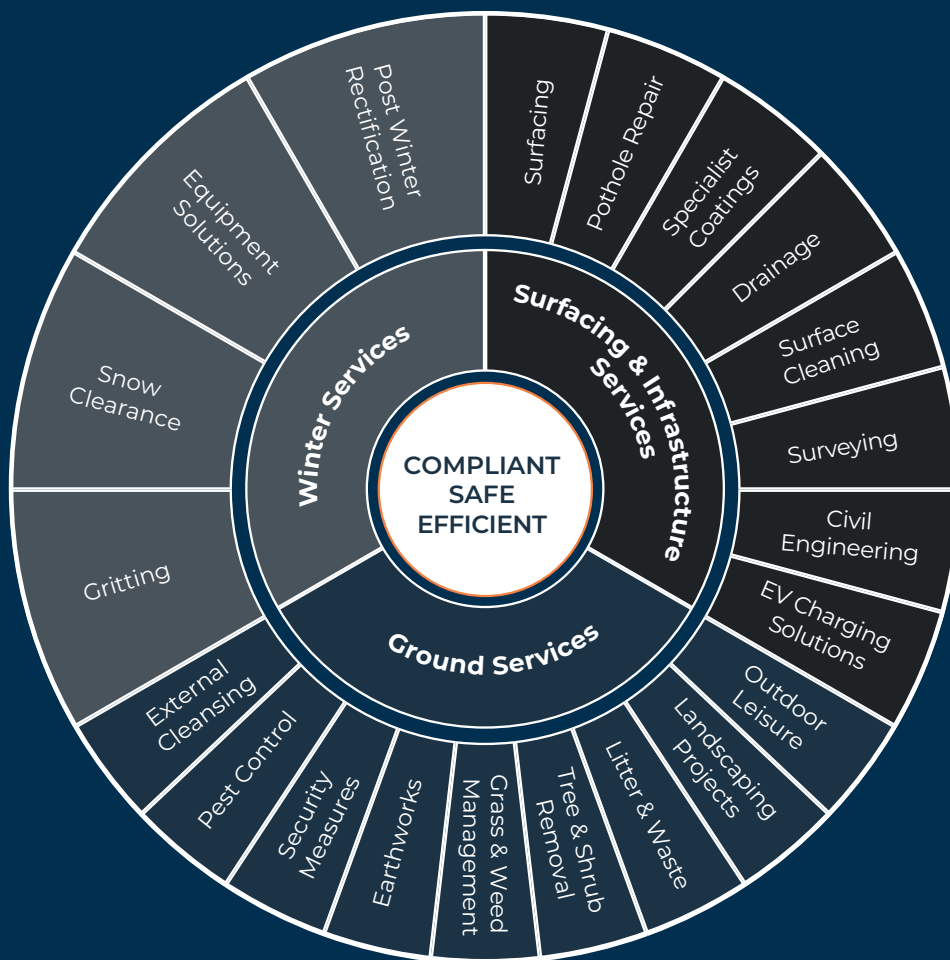

# COMPREHENSIVE RANGE OF OUTDOOR SERVICES

OUTCO provides an industry leading range of grounds, surfacing, infrastructure, electric vehicle and winter services, that puts you in control 365 days a year.